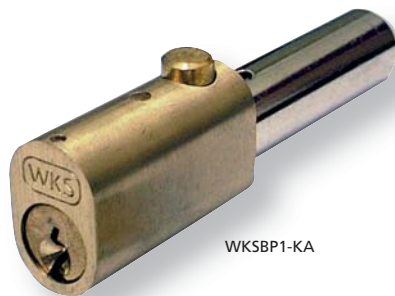

WKS Shutter Locks & Bullet Pins

Keyed Alike - Boxed

- Cylinder finish: Brass.
- Supplied with 2x keys.
- Also available keyed differ.

WKS-S-STD-KA

WKS-S-NAR-KA

WKSBP1-KA

WKSBP-HOUSING

CODE	PRODUCT	KEYING	BLANK	FINISH	CYLINDER FINISH
STANDARD & NARROW STYLE SHUTTER LOCKS					
WKS-S-STD-KA	Standard Style	KA	GBWKS-S	Zinc	Brass
WKS-S-NAR-KA	Narrow Style	KA	GBWKS-S	Zinc	Brass
KEY BLANKS					
GBWKS-S	Genuine Key Blanks				
VI13	Copy Blanks				

CODE	PRODUCT	KEYING	BLANK	PIN LENGTH	FINISH
BULLET PIN & HOUSING					
WKSBP1-KA	Keyed Alike	KA	GBWKS-BP1	43mm	Brass
WKSBP-HOUSING	Housing		-	-	Steel
KEY BLANKS					
GBWKS-BP1	Genuine Key Blanks				

0131 555 0909 •