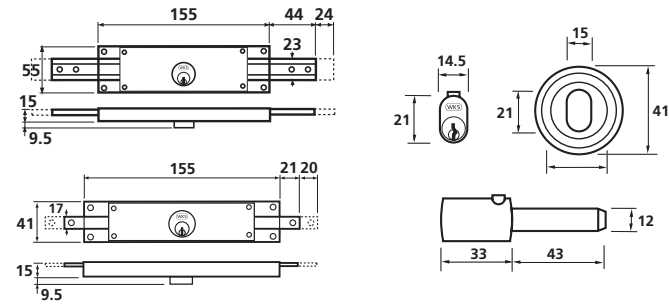

WKS Shutter Locks & Bullet Pins

Keyed Alike - Boxed

- Cylinder finish: Brass.
- Supplied with 2x keys.
- Also available keyed differ.

WKS-S-STD-KA

WKS-S-NAR-KA

WKSBP1-KA

WKSBP-HOUSING

CODE	PRODUCT	KEYING	BLANK	FINISH	CYLINDER FINISH
STANDARD & NARROW STYLE SHUTTER LOCKS					
WKS-S-STD-KA	Standard Style	KA	GBWKS-S	Zinc	Brass
WKS-S-NAR-KA	Narrow Style	KA	GBWKS-S	Zinc	Brass
KEY BLANKS					
GBWKS-S	Genuine Key Blanks				
VI13	Copy Blanks				

CODE	PRODUCT	KEYING	BLANK	PIN LENGTH	FINISH
BULLET PIN & HOUSING					
WKSBP1-KA	Keyed Alike	KA	GBWKS-BP1	43mm	Brass
WKSBP-HOUSING	Housing		-	-	Steel
KEY BLANKS					
GBWKS-BP1	Genuine Key Blanks				

0131 555 0909 •